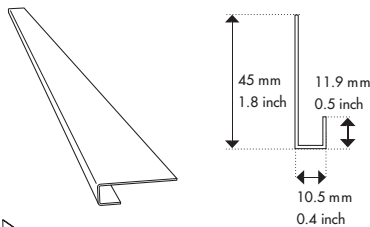

## PURA FLUSH SIDING

|                                    |  |
|------------------------------------|--|
| Composition                        | 70% sustainably grown softwood fiber; 30% thermoset resin                      |
| Construction                       | High-pressure laminate with closed-cell surface                                |
| Surface                            | Smooth, matte finish; one-sided  |
| Color                              | 8 Wood Decors; 8 Solid Colors; special order colors available                  |
| Length                             | 10'  |
| Width                              | 7"   |
| Thickness (siding only)            | 5/16"  |
| Thickness (installed w/clip)       | 7/16" + 3/4" furring strip (minimum) depth                                     |
| Packaging                          | 4x10' planks/pack  |
| Coverage (piece)                   | 5.88 ft <sup>2</sup>   |
| Coverage (4-pack)                  | 23.52 ft <sup>2</sup>  |
| Coverage (per 100ft <sup>2</sup> ) | 4.25 packs   |
| Weight (square foot)               | 2.5 lbs  |
| Weight (piece)                     | 14.7 lbs   |
| Weight (4-pack)                    | 58.8 lbs   |
| Fire rating                        | Class A (ASTM E84)   |
| Linear expansion (10' piece)       | 1/4"   |
| Maintenance                        | Minimal maintenance required; electron beam curing creates closed-cell surface |
| Warranty                           | 10 year on product performance including color stability                       |

## OUTSIDE CORNERS

|           |                   |
|-----------|-------------------|
| Length    | 10'               |
| Width     | 2"                |
| Packaging | 5 pieces per pack |
| Color     | Matched to siding |

## FINISH PROFILES

|           |                   |
|-----------|-------------------|
| Length    | 10'               |
| Width     | 1-3/4"            |
| Packaging | 5 pieces per pack |
| Color     | Matched to siding |