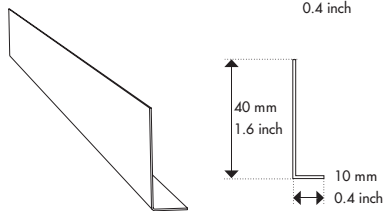

SUPPORT PROFILES

Length	10'
Width	1-9/16"
Packaging	5 pieces per pack
Color	Matched to siding