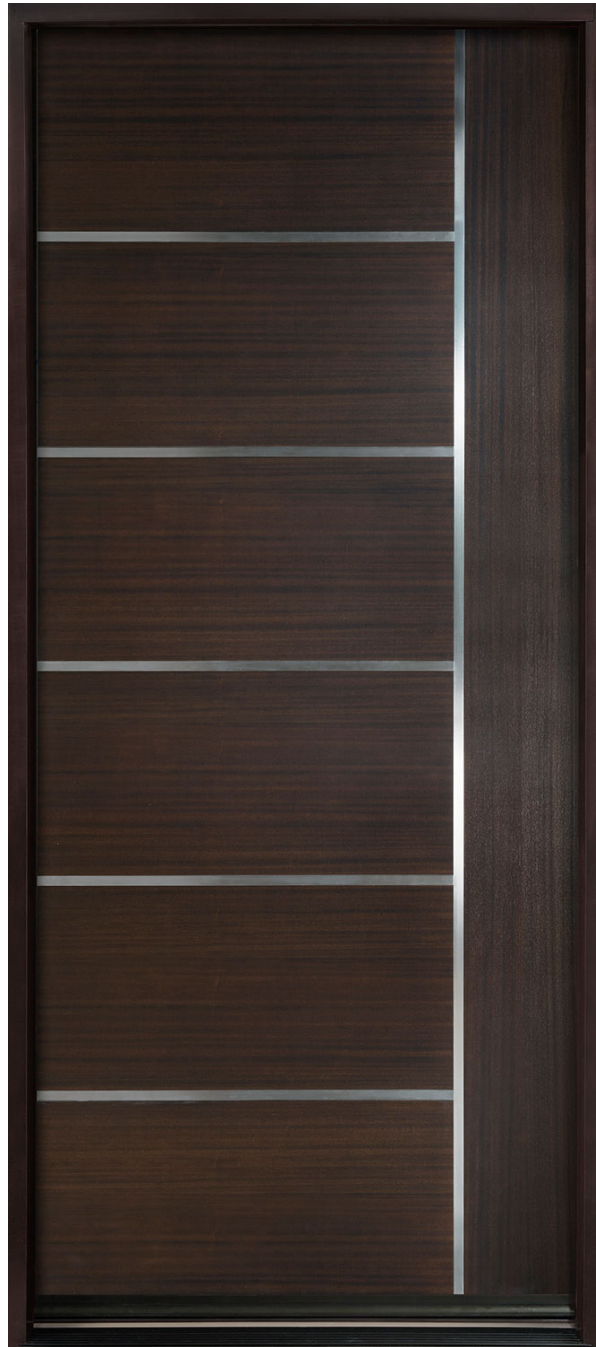

Shown in Mahogany Wood Veneer with Walnut Finish • External Dimensions: 43-1/2 x 98 x 4-9/16"

*Glenview
Doors®*

presented by

www.glenviewdoors.com

BMD

Building Material Distributors, Inc.

800.545.0367

www.bmdusa.com