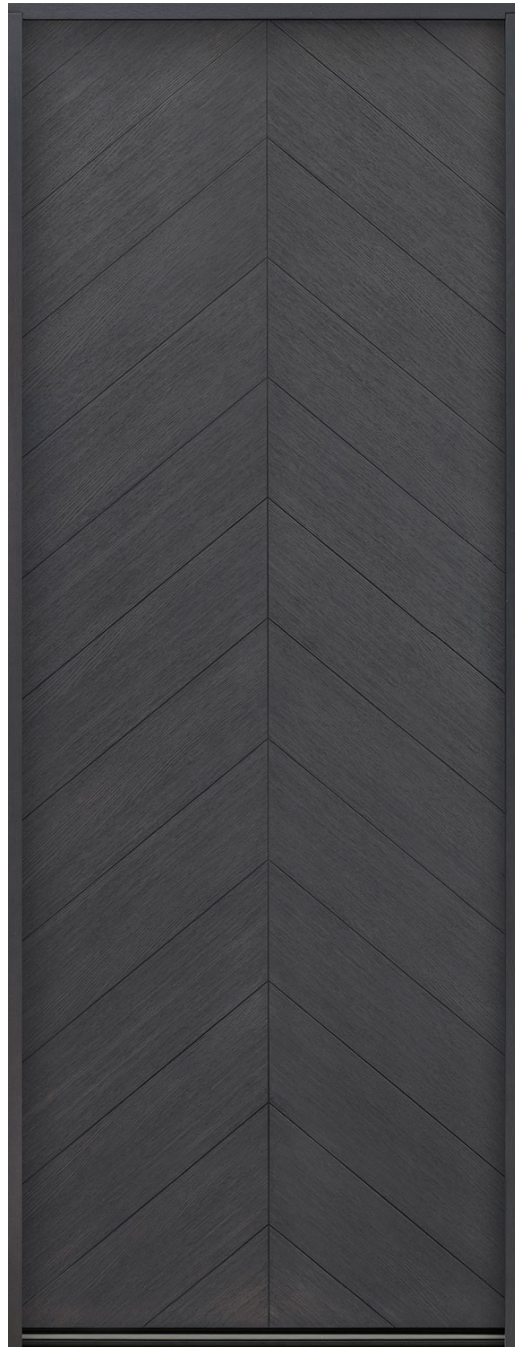

*Glenview
Doors®*

presented by

www.glenviewdoors.com

BMD

Building Material Distributors, Inc.

800.545.0367

www.bmdusa.com

GD-EMD-715T

ENTRY DOOR · MODERN EURO TECHNOLOGY · MODERN · IN-STOCK

Shown in Oak Wood Veneer with Gray-Oak Finish • External Dimensions: 37-1/2 x 98 x 4-9/16"