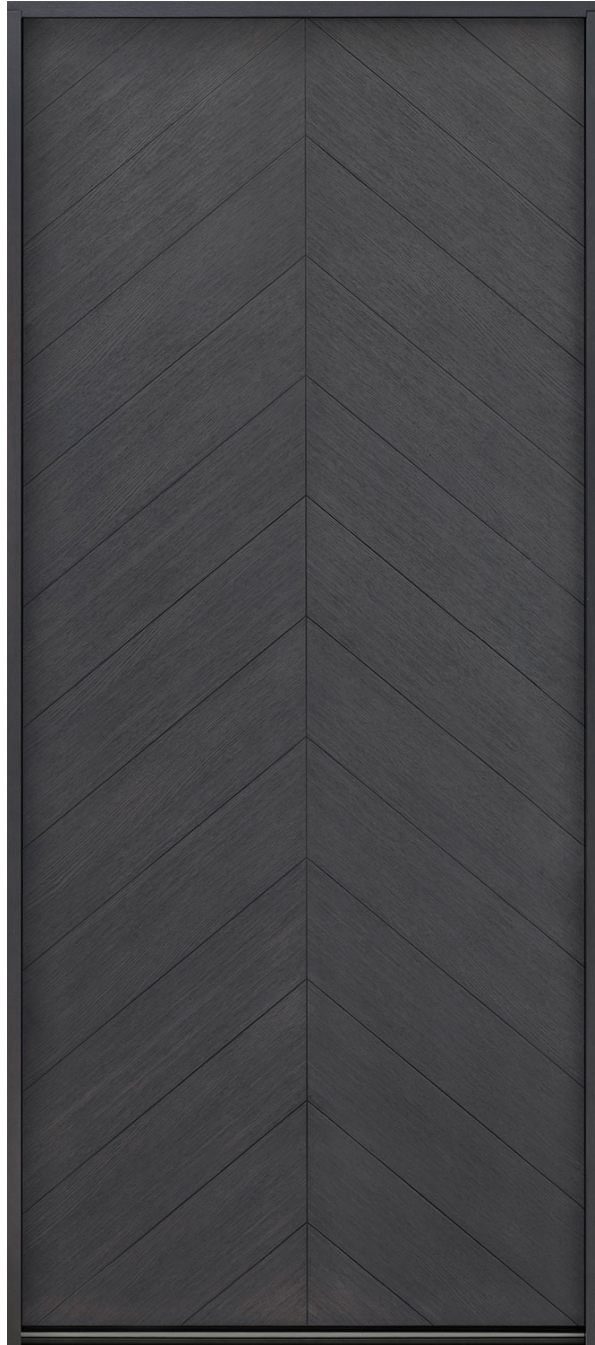

*Glenview
Doors®*

presented by

www.glenviewdoors.com

BMD

Building Material Distributors, Inc.

800.545.0367

www.bmdusa.com

GD-EMD-715W

ENTRY DOOR · MODERN EURO TECHNOLOGY · MODERN · IN-STOCK

Shown in Oak Wood Veneer with Gray-Oak Finish • External Dimensions: 43-1/2 x 98 x 4-9/16"