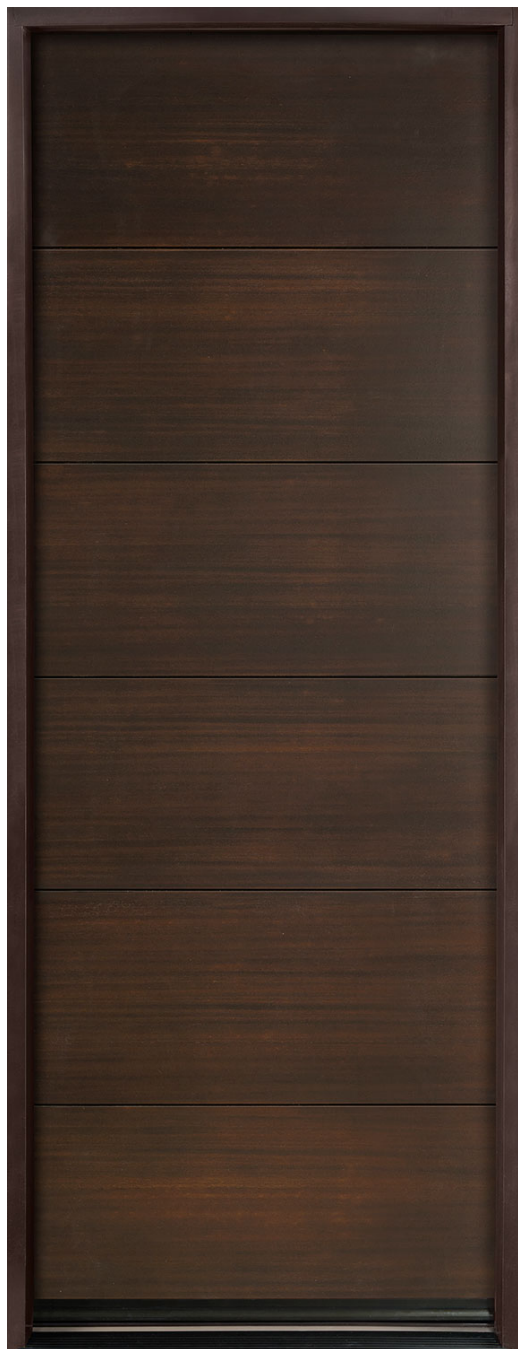

*Glenview
Doors®*

presented by

www.glenviewdoors.com

BMD

Building Material Distributors, Inc.

800.545.0367

www.bmdusa.com

GD-EMD-A4T

ENTRY DOOR · MODERN EURO TECHNOLOGY · MODERN · IN-STOCK

Shown in Mahogany Wood Veneer with Walnut Finish • External Dimensions: 37-1/2 x 98 x 4-9/16"