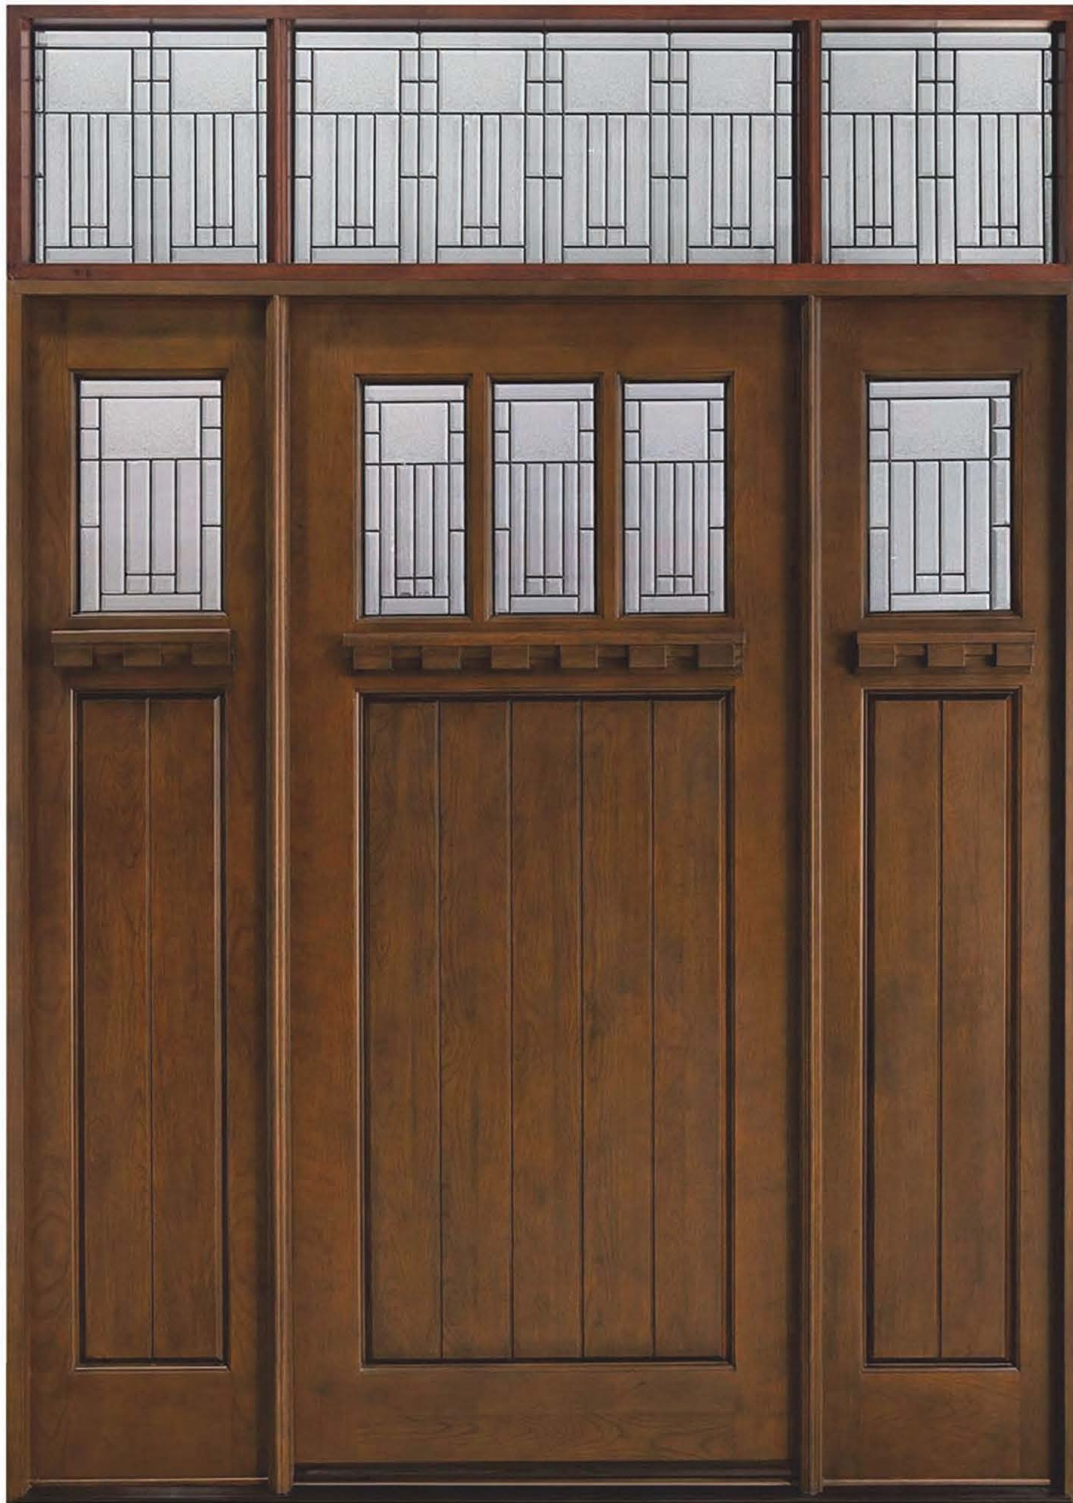

FRONT DOOR . SOLID (EURO TECHNOLOGY) . CRAFTSMAN . CUSTOM

Shown in Mahogany with Espresso Finish · External Dimensions: 37-1/2 x 81-1/2 x 4-9/16"

GD-112PS CST

FRONT DOOR . SOLID (EURO TECHNOLOGY) . CRAFTSMAN . CUSTOM

Shown in Mahogany with Walnut Finish· External Dimensions: 37-1/2 x 86-1/2 x 5"

GD-211S CST

FRONT DOOR . SOLID WOOD . CRAFTSMAN

Shown in Cherry Wood with Walnut Finish · External Dimensions: 37-1/2 x 85-1/2 x 5"

GD-113T CST

FRONT DOOR . SOLID WOOD . CRAFTSMAN

Shown in Mahogany Wood with Espresso Finish · External Dimensions: 37-1/2 x 98 x 6-9/16"

GD-652W CST

FRONT DOOR . SOLID WOOD . CRAFTSMAN

Shown in Mahogany Wood with Espresso Finish · External Dimensions: 43-1/2 x 98 x 6-11/16"

GD-301VG CST

FRONT DOOR · SOLID WOOD · CRAFTSMAN

Shown in Mahogany Wood with Espresso Finish · External Dimensions: 84 x 94-3/4 x 6-11/16"

GD-311 2SL CST

FRONT DOOR . SOLID WOOD . CRAFTSMAN

Shown in Mahogany Wood with Walnut Finish • External Dimensions: 68-11/16 x 86-3/4 x 4-9/16"