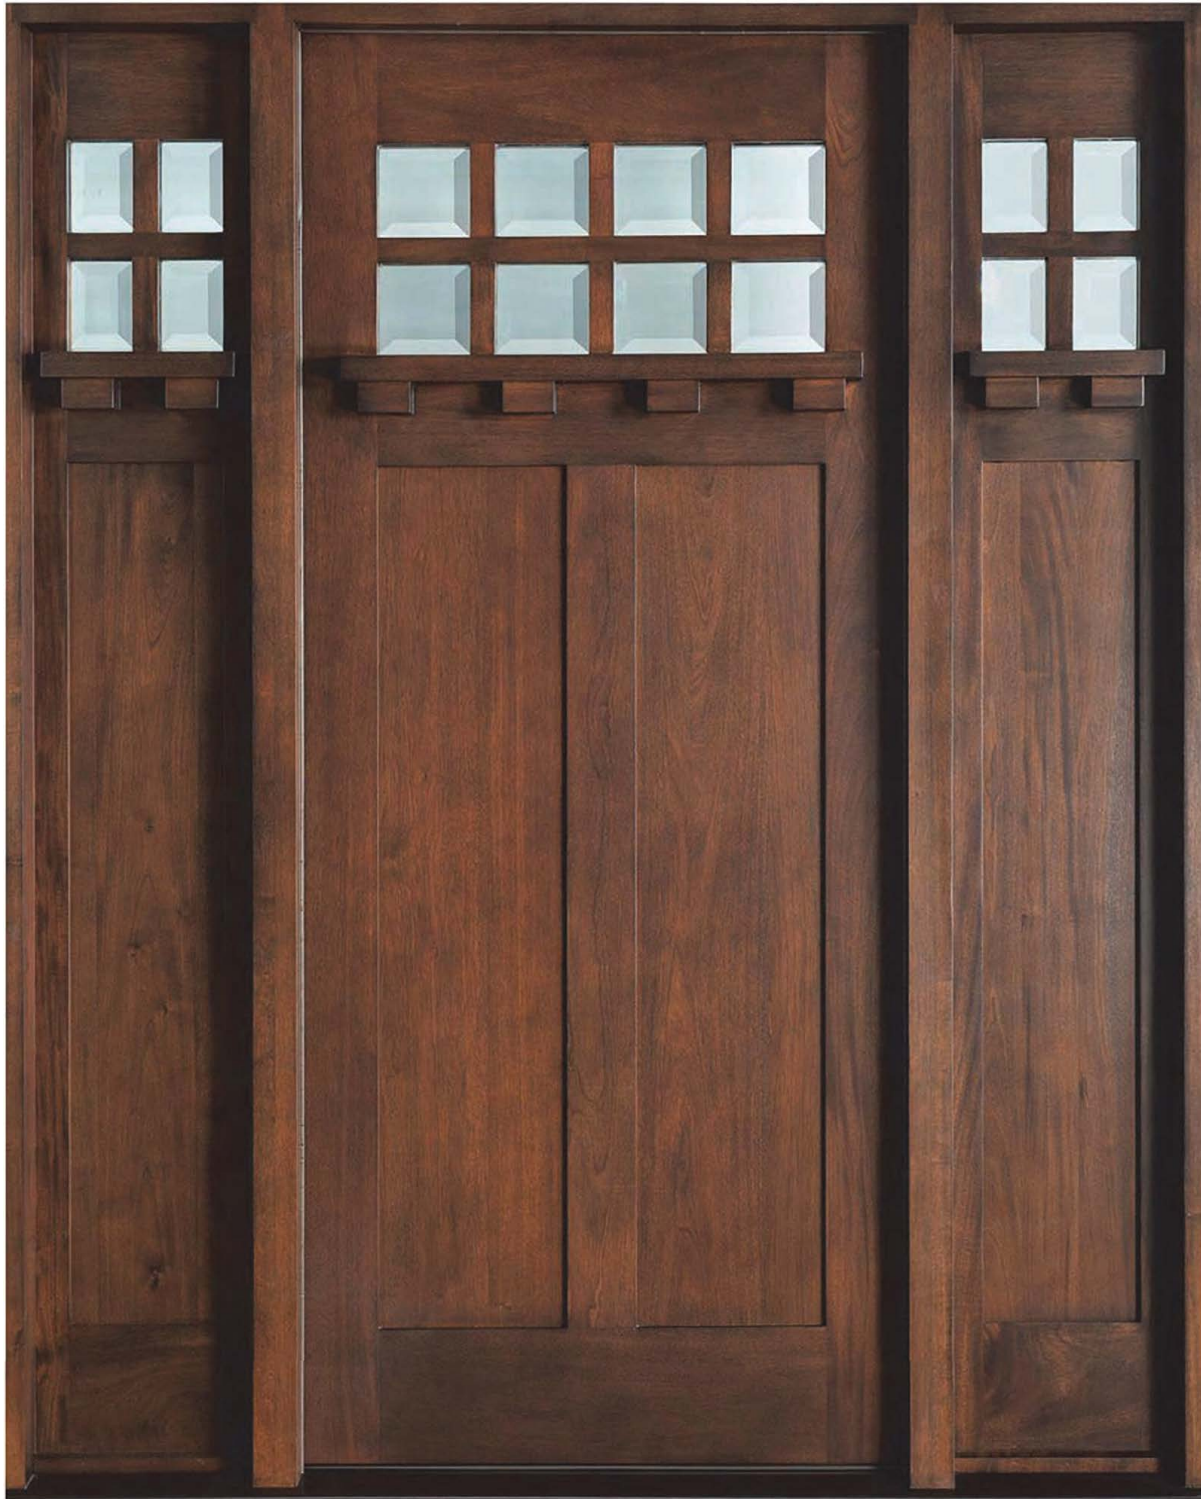

GD-311 2SL CST

FRONT DOOR . SOLID WOOD . CRAFTSMAN

Shown in Mahogany Wood with Walnut Finish • External Dimensions: 68-11/16 x 86-3/4 x 4-9/16"