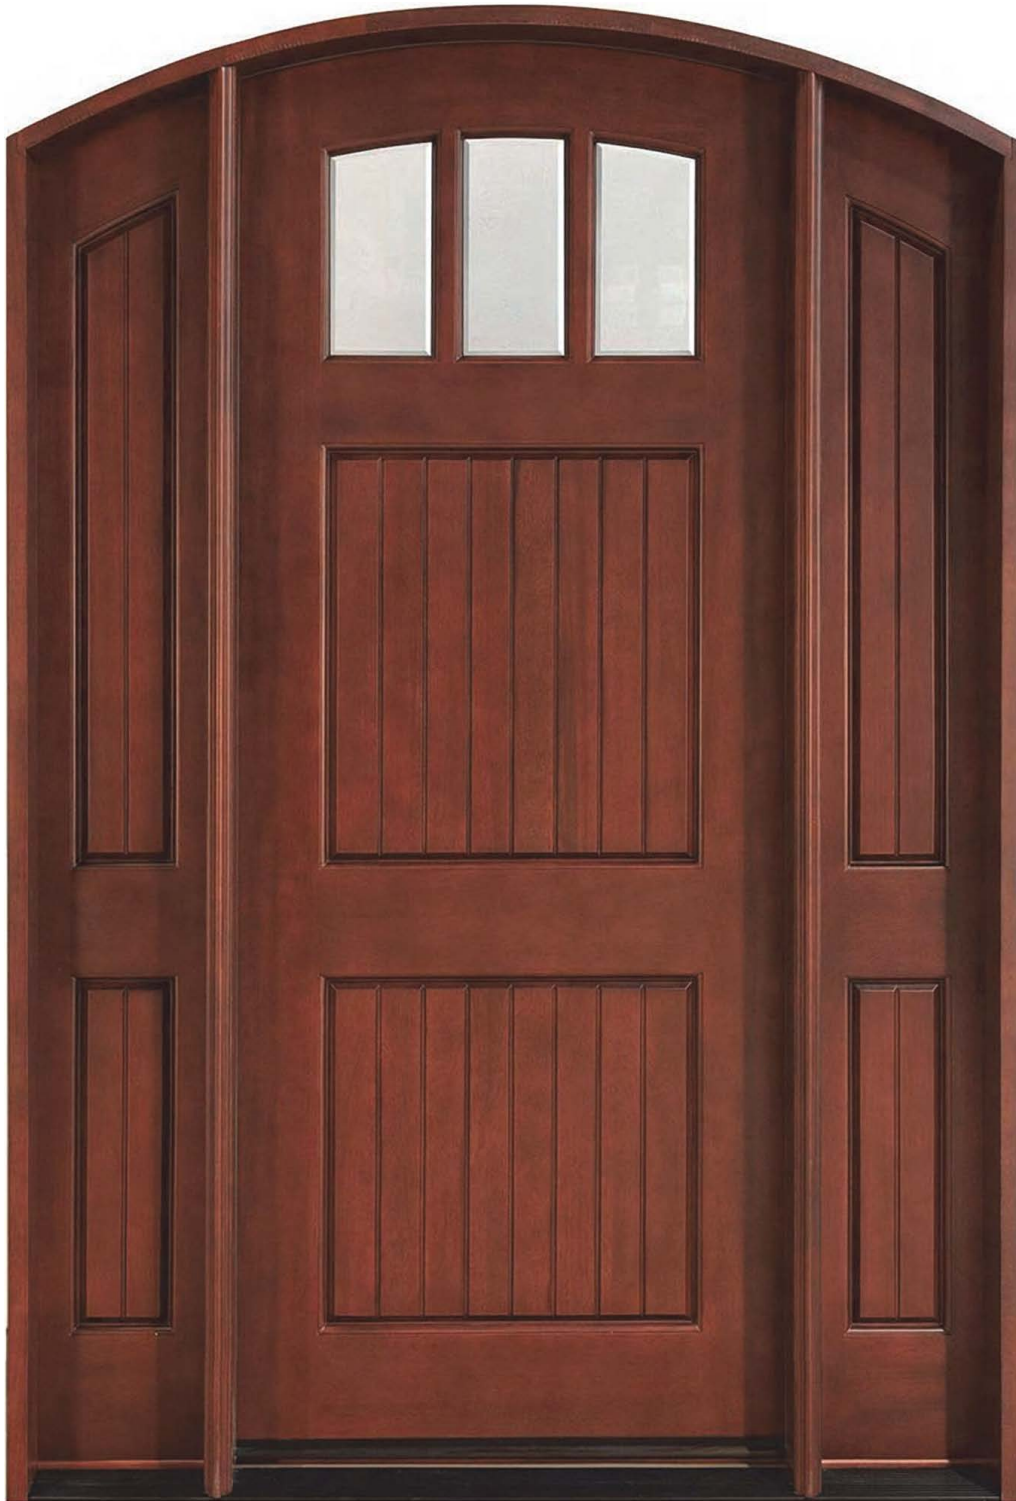

GD-245 2SL CST

FRONT DOOR . SOLID WOOD . CRAFTSMAN

Shown in Mahogany Wood with Medium Mahogany Finish • External Dimensions: 66 x 98 x 7-1/16"