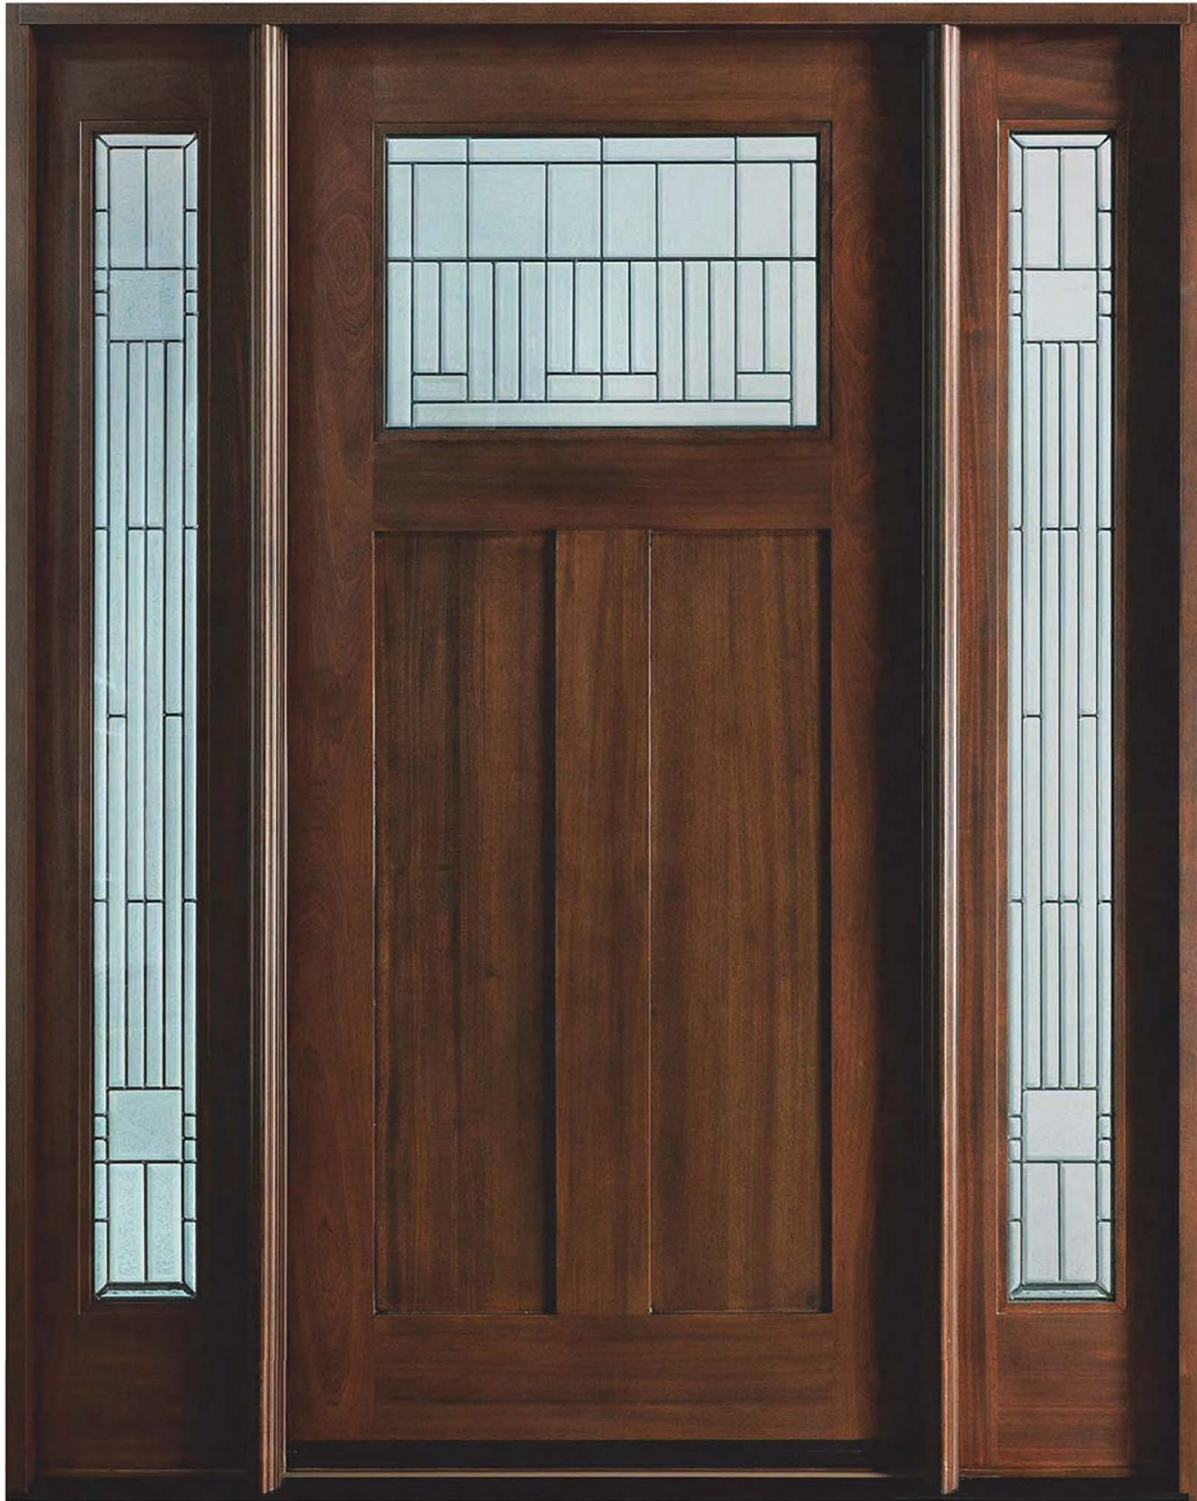

GD-901 2SL CST

FRONT DOOR . SOLID WOOD . CRAFTSMAN

Shown in Mahogany Wood with Walnut Finish· External Dimensions: 65 x 81-1/2 x 4-9/16"