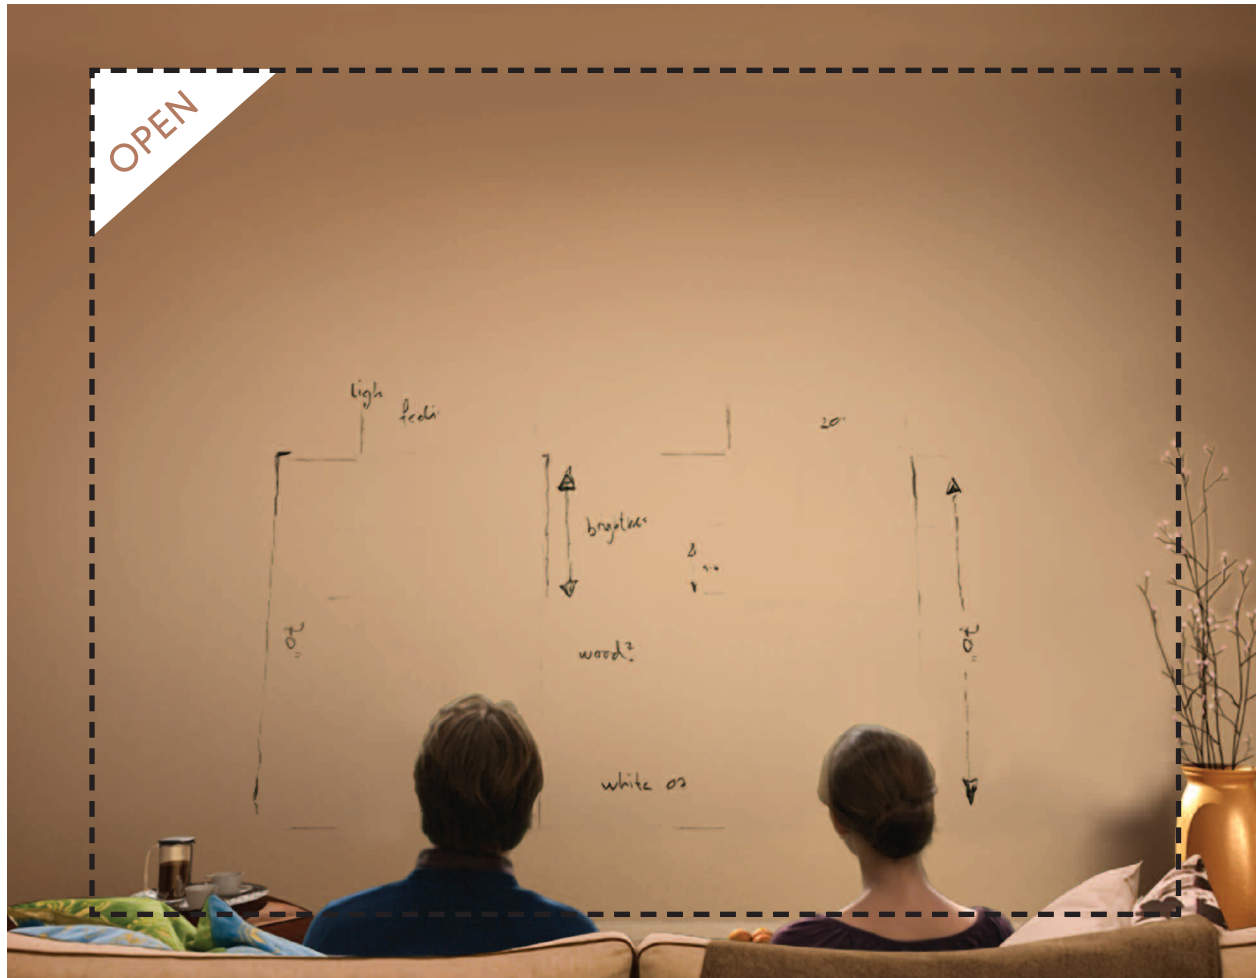

Be Inspired.

Inspiration comes in all shapes and sizes. With styles and options you have to see to believe, Marvin windows and doors will be sure to change the way you view the world.

MARVIN
Windows and Doors
Built around you.®

Introducing the Ultimate Casement Collection with Marvin's Revolutionary Wash Mode

The all new, Ultimate Casement Collection has been designed for you, with a wide array of styles and designs that will inspire you, including Marvin's exclusive hardware system featuring the innovative wash mode. If you are planning a new addition, remodeling, replacement or renovation project, let your imagination go. Marvin windows and doors can be built to virtually any size with endless options for customization.

With windows this innovative, the difference is C.L.E.A.R.

C COUNTLESS DESIGN OPTIONS.

L LARGE SIZES.

E ENERGY EFFICIENCY.

A ANY APPLICATION.

R REVOLUTIONARY WASH MODE.

Only Marvin's Ultimate Replacement Casement windows offer a revolutionary wash mode. Now, you can easily rotate the exterior glass to the interior, making both sides of the glass accessible from the inside. Easy to operate. Easy to clean.